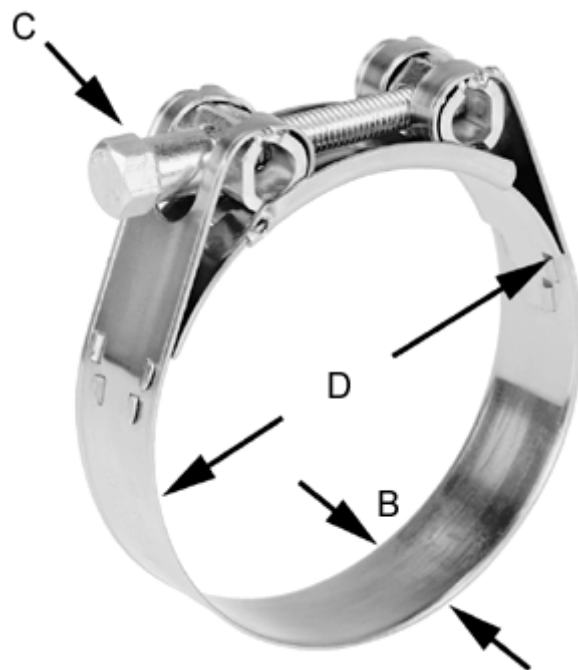

Article number: 025916184039

Description: Heavy Duty Clamp GBS M 39/18 W4 SK STC

## Measures

---

C (screw type) = SK
Diameter D = 37-40
Width B = 18